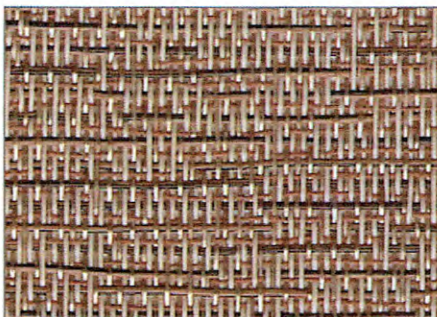

Phifer SheerWeave® 5000

1% - 7% Open

P5000R91
Chenill/Honey

P5000R95
Bark/Sienna

R0702
Linen/Cinnamon

P5000R92
Chenille/Driftwood

P5000Q50
Bark/Tiger Oak

P5000Q95
Tweed/Buckeye

P5000Q94
Tweed/Oatmeal

Due to variances in color printing, the colors you see may not be the exact colors of our products.