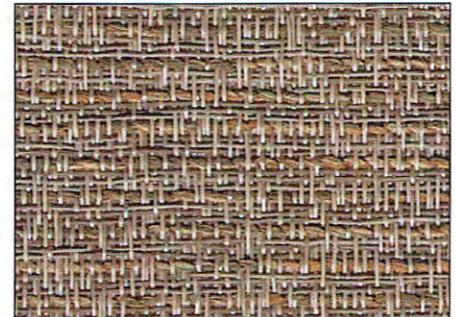

Phifer SheerWeave® 5000

1% - 7% Open

P5000R91
Chenill/Honey

P5000R95
Bark/Sienna

R0702
Linen/Cinnamon

P5000R92
Chenille/Driftwood

P5000Q50
Bark/Tiger Oak

P5000Q95
Tweed/Buckeye

P5000Q94
Tweed/Oatmeal

Due to variances in color printing, the colors you see may not be the exact colors of our products.