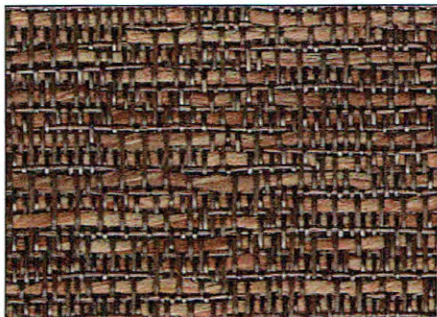

Phifer SheerWeave® 5000

1% - 7% Open

P5000R91
Chenill/Honey

P5000R95
Bark/Sienna

R0702
Linen/Cinnamon

P5000R92
Chenille/Driftwood

P5000Q50
Bark/Tiger Oak

P5000Q95
Tweed/Buckeye

P5000Q94
Tweed/Oatmeal

Due to variances in color printing, the colors you see may not be the exact colors of our products.